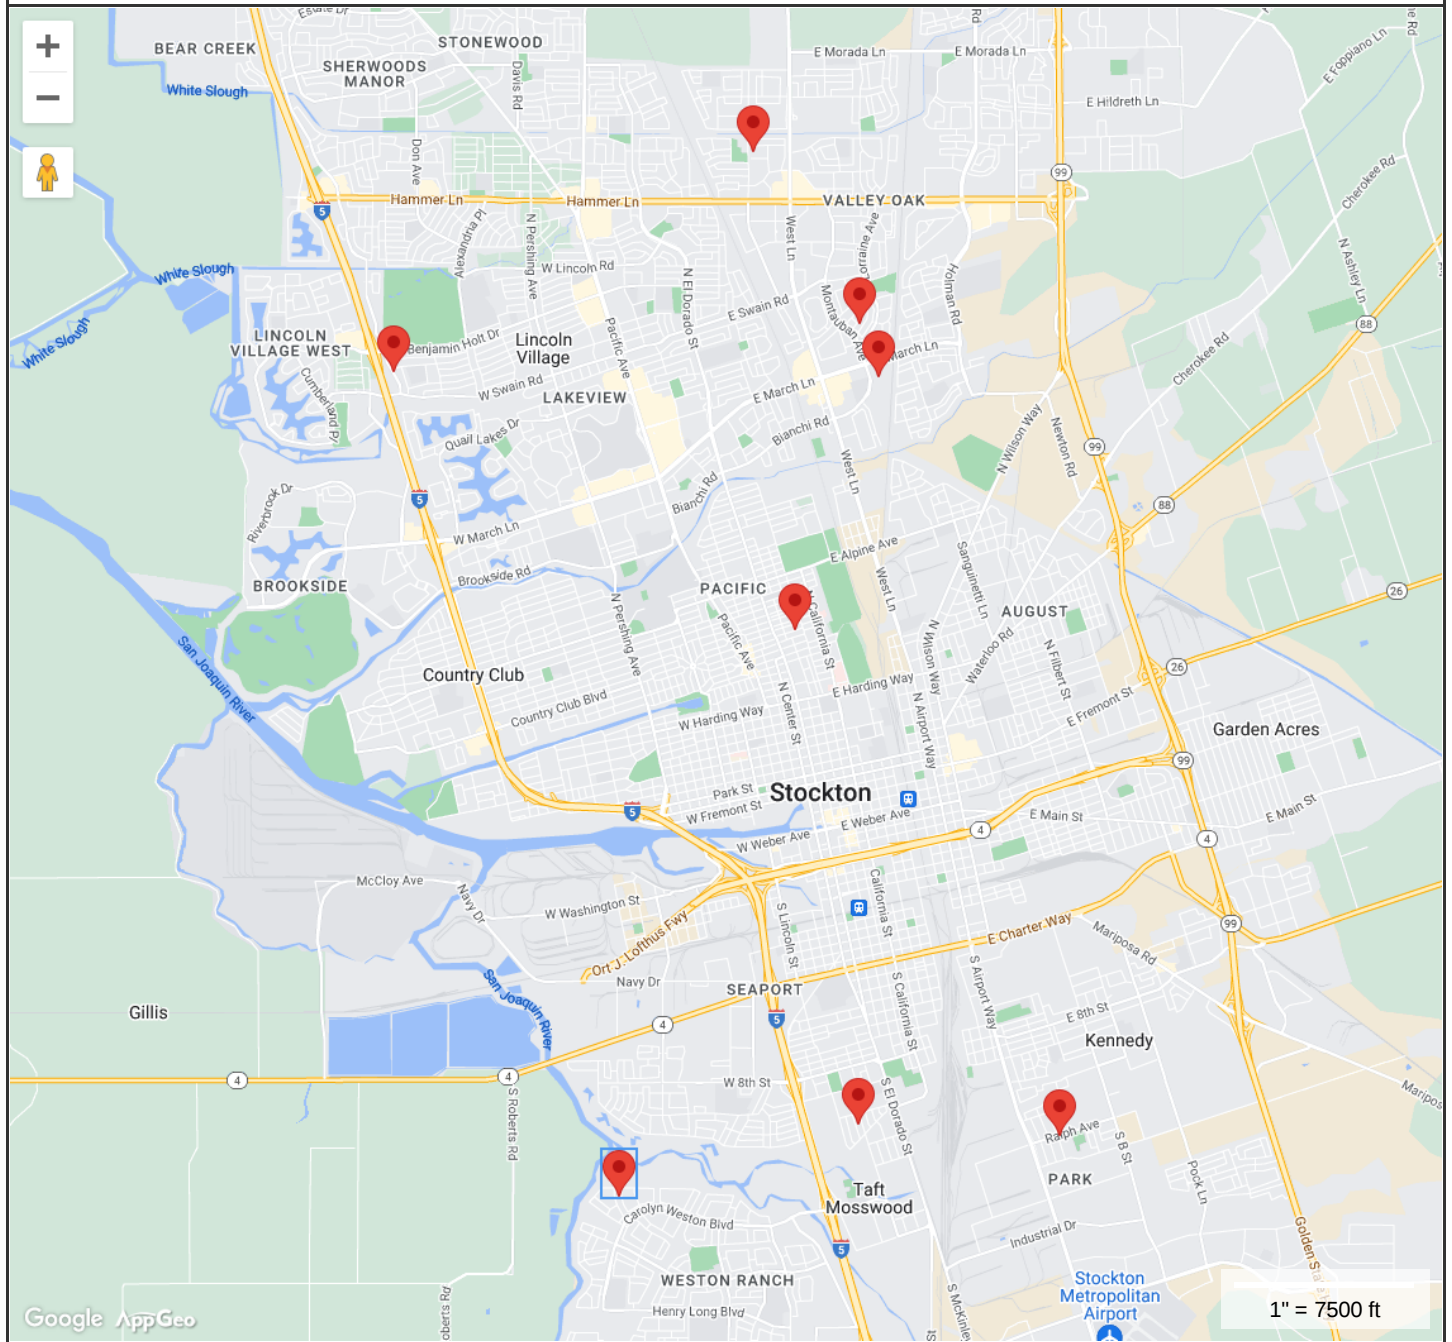

2022 Neighborhood Traffic Management Program Locations

**MAP FOR REFERENCE ONLY
NOT A LEGAL DOCUMENT**

City of Stockton, CA makes no claims and no warranties, expressed or implied, concerning the validity or accuracy of the GIS data presented on this map.

Geometry updated 05/03/2023
Data updated 05/01/2023

Print map scale is approximate. Critical layout or measurement activities should not be done using this resource.